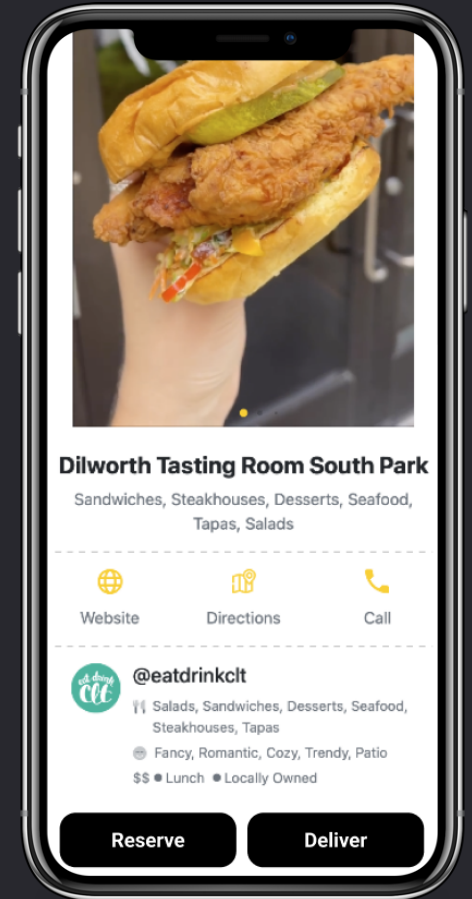

AMERICANS CHOOSING RESTAURANTS
FROM SOCIAL

Restaurants partner with TRY Creators to reach Diners

RESTAURANT JOURNEY

Chose Content
Creators

Set Geofence &
Order Links

Track Foot Traffic
& Mobile Orders

CREATOR
JOURNEY

+

DINER
JOURNEY

TRY

TRY

TRY Creator Profile

Link in Bio

Diner Referral Links

BUSINESS MODEL