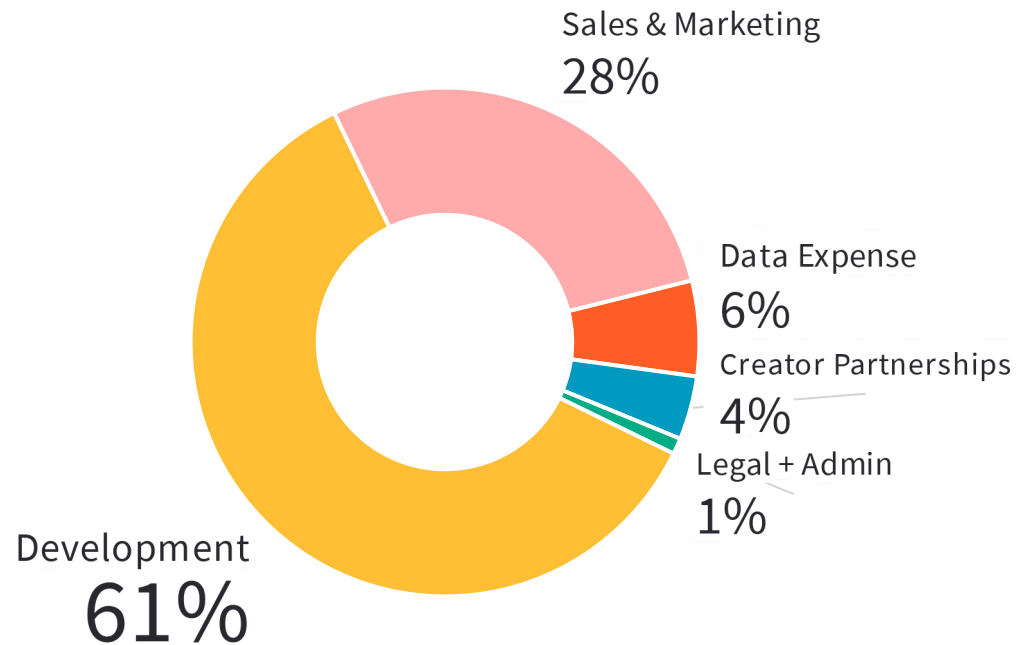

6 MONTH TRACTION

5000 Users (Web + App)

280 Creator Reviews

19 Content Creators

1,650 Restaurants
Recommended

39 Restaurants
Committed

1 Restaurant Paying
Customer

\$500K TO REACH 1,000 CREATORS + 100 RESTAURANTS

Use of Funds

Spend by Category

TEAM

Jake - CEO, Founder

Zillow, LendingTree, Collins Aerospace
Leadership, Growth, Scale

Elie - Head of Product

Microsoft, Boeing, Electrolux
Product Discovery, Design, Definition