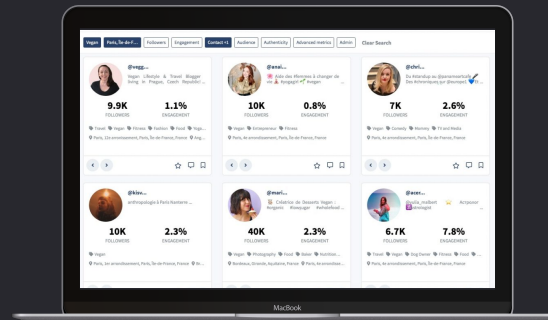

 **TRY**

REFERRAL PLATFORM FOR LOCAL BUSINESS

STARTING WITH RESTAURANTS

104
THOUSAND

RESTAURANTS ADVERTISING ON
SOCIAL

6.9
MILLION

LIFESTYLE CREATORS WITH 10K+
FOLLOWERS

56
MILLION

AMERICANS CHOOSING RESTAURANTS
FROM SOCIAL

Restaurants partner with TRY Creators to reach Diners

RESTAURANT JOURNEY

Chose Content
Creators

Set Geofence &
Order Links

Track Foot Traffic
& Mobile Orders

CREATOR
JOURNEY