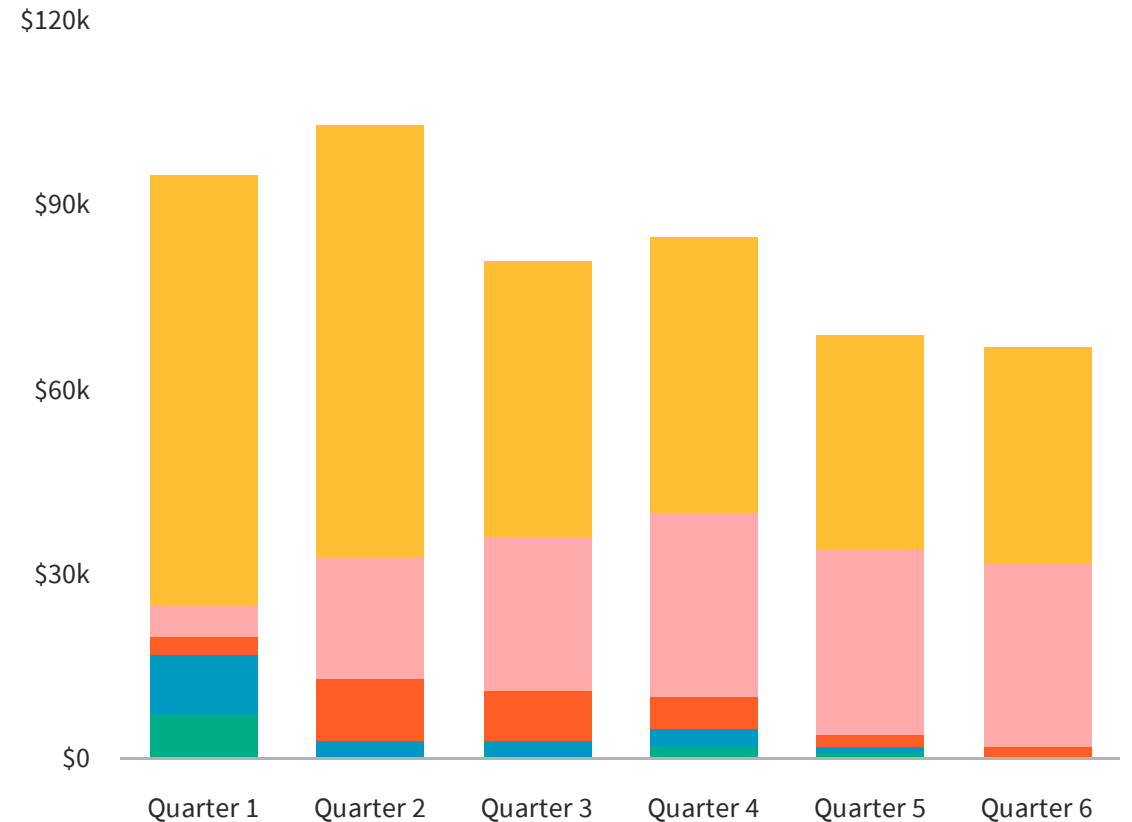

Spend by Category